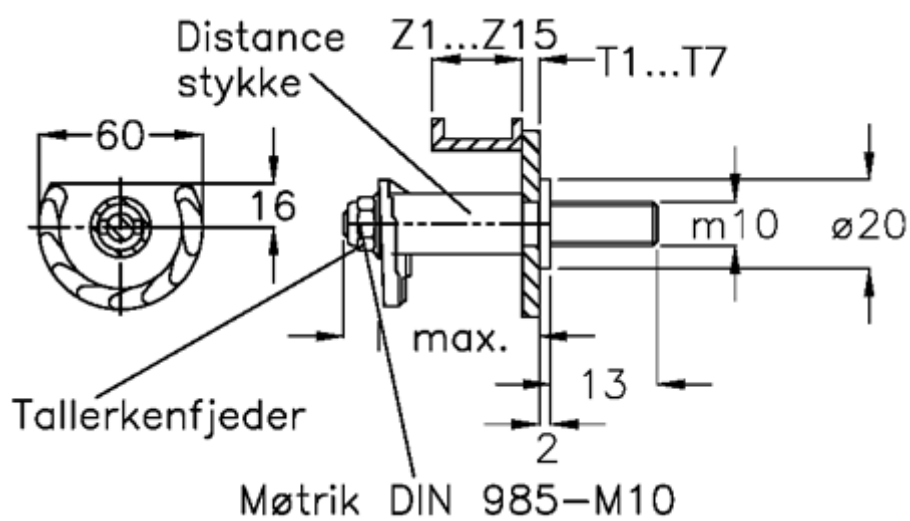

# Data Sheet

Article number: 20895204

Description: E+G Door lock  
GN 117-GB-T2-Z4

## Measures

Cam thickness = 9-18